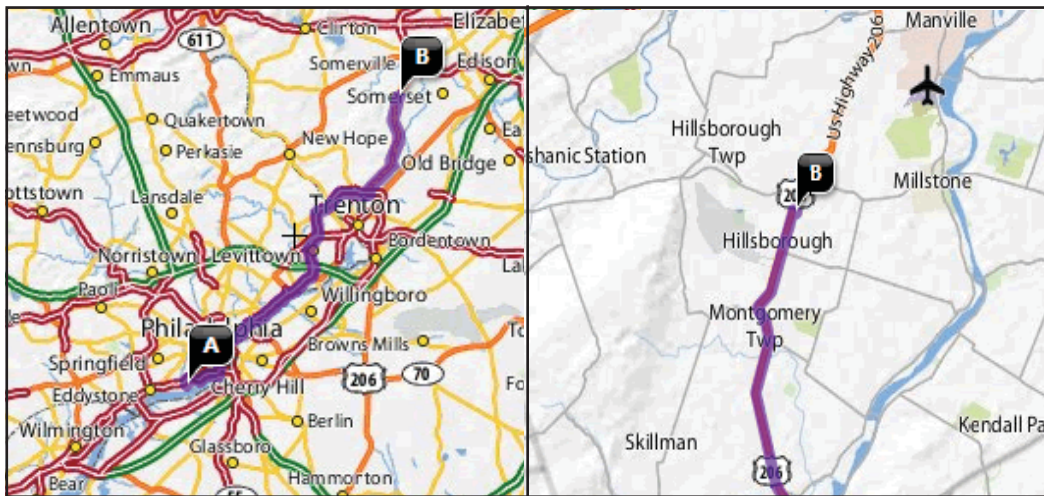

Philadelphia International Airport
to
The Hillsborough Office
105 Raider Blvd, Suite 203
Hillsborough, NJ 08844
(908) 359-8980

1.	Start going toward the AIRPORT EXIT
2.	Take ramp onto I-95 N toward PHILADELPHIA (PA-291)/NEW JERSEY
3.	Take exit #7B/LAWRENCEVILLE/PRINCETON onto US-206
4.	Turn Left on US-206
5.	Bear Right on a local road
6.	Turn Right on US-206
7.	Turn Right on RAIDER BLVD
8.	Arrive at 105 Raider Blvd, Suite 206, Hillsborough, on the right