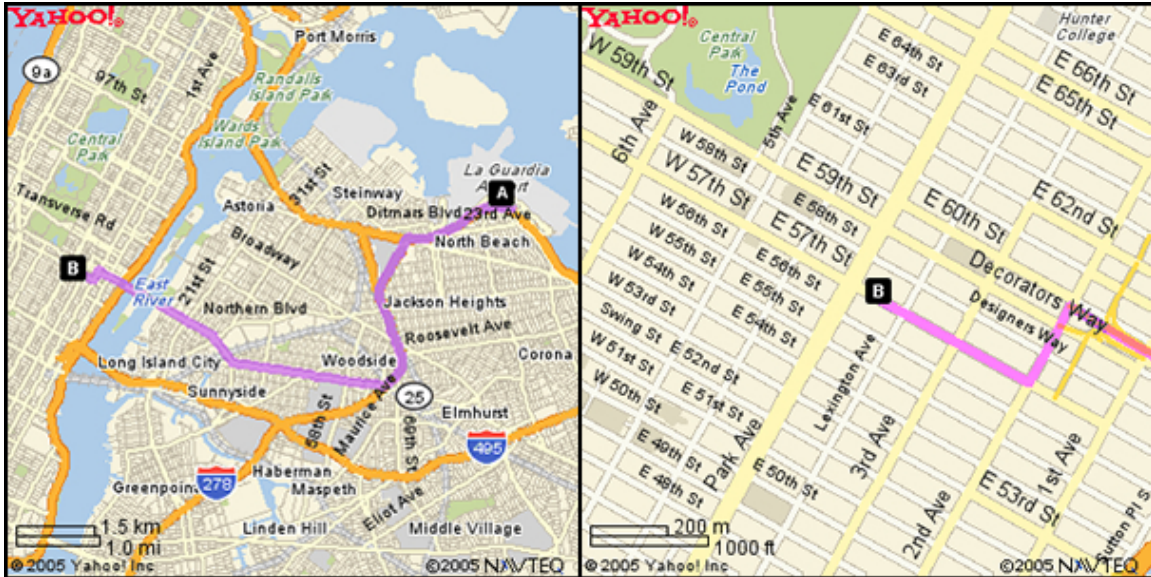

La Guardia Airport
to
New York City Office @ The Galleria
115 E. 57th St, Suite 710
New York, NY 10022
(212) 750-8900

| | |
|-----|--|
| 1. | Start going toward the AIRPORT EXIT - go 0.2 mi |
| 2. | Continue on LA GUARDIA RD - go 0.1 mi |
| 3. | Bear RIGHT onto GRAND CENTRAL PKWY WEST - go 2.1 mi |
| 4. | Take exit #4 onto BKLYN-QNS EXPWY onto BROOKLYN QUEENS EXPY E toward I-278W - go 0.9 mi |
| 5. | Merge onto I-278 WEST - go 1 mi |
| 6. | Take exit #36B/QUEENS BLVD onto QUEENS BLVD toward RT-25 W - go 2.3 mi |
| 7. | QUEENS BLVD becomes QUEENSBORO BRG - go 0.2 mi |
| 8. | Take ramp onto QUEENSBORO BRG-LOWER LEVEL - go 1.2 mi |
| 9. | Take ramp toward 2 AVE-SOUTH - go 0.2 mi |
| 10. | Turn LEFT on 2ND AVE - go 0.1 mi |
| 11. | Turn RIGHT on E 57TH ST - go 0.3 mi |
| 12. | Arrive at 115 E 57TH ST, NEW YORK |