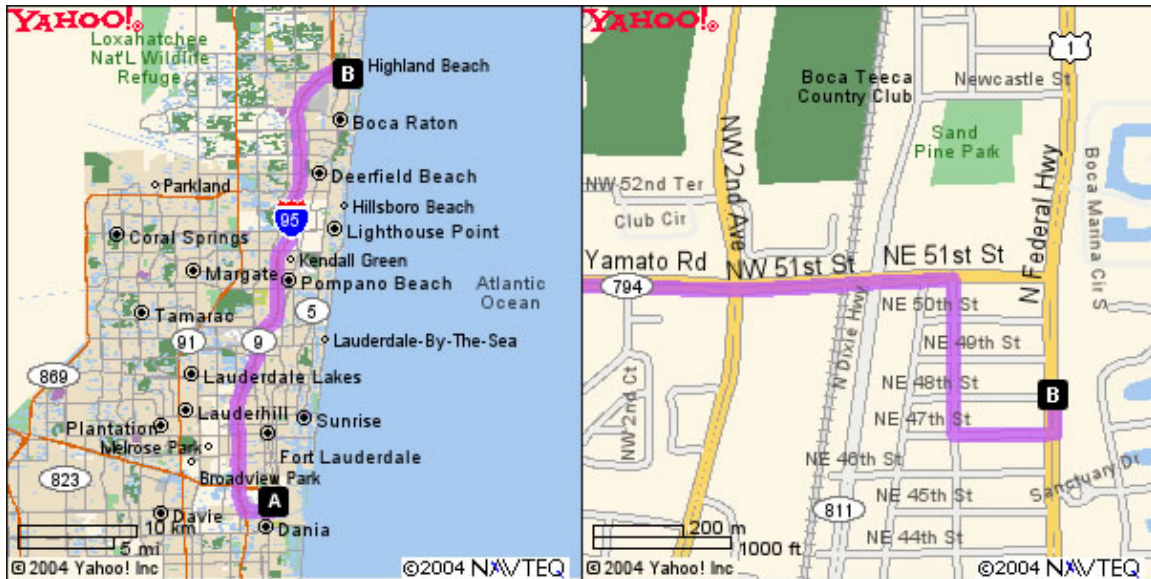

**FORT LAUDERDALE INTERNATIONAL AIRPORT**

TO

**Skin Laser & Surgery Specialist**

Sanctuary Medical Aesthetic Center

4800 N. Federal Highway

Suite C100

Boca Raton, FL 33431

561-886-0970

1.	Start going towards the <b>AIRPORT EXIT</b> - go <b>&lt; 0.1</b> mi
2.	Take the exit towards <b>TERMINAL DR</b> - go <b>0.5</b> mi
3.	Bear right on <b>FL-818 WEST</b> - go <b>1.3</b> mi
4.	Turn right to take <b>I-95 NORTH</b> towards <b>W PALM BCH</b> - go <b>24.1</b> mi
5.	Take exit <b>#48A</b> towards <b>YAMATO RD/FL-794 EAST</b> - go <b>1.2</b> mi
6.	Turn right on <b>NE 5TH AVE</b> - go <b>0.2</b> mi
7.	Turn left on <b>NE 47TH ST</b> - go <b>0.1</b> mi
8.	Turn left on <b>US-1 NORTH</b> - go <b>0.1</b> mi
9.	Arrive at <b>4800 N FEDERAL HWY, BOCA RATON</b> , on the right